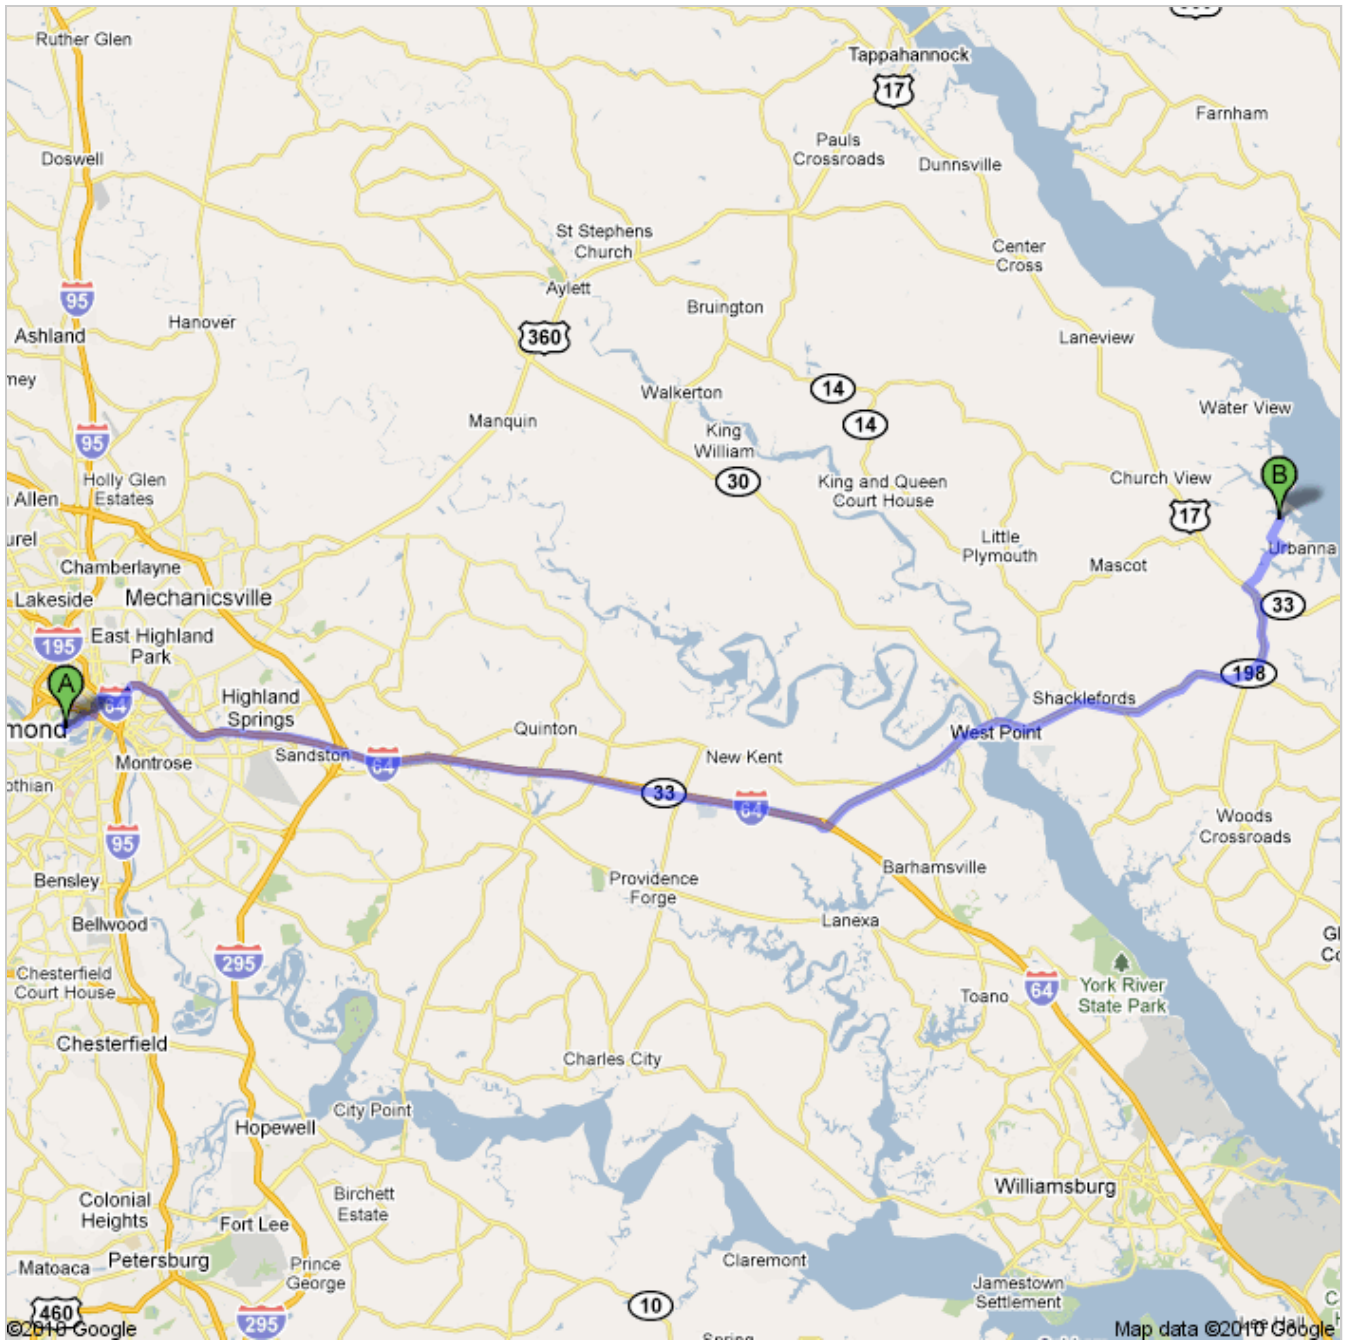

Directions to Sunset Pointe Marina

792 Burrells Marina Road, Urbanna, VA 23175-2178 - (804) 758-5016

59.7 mi – about 1 hour 17 mins

Save trees. Go green!

Download Google Maps on your phone at google.com/gmm

Richmond, VA

- | | | |
|--|--|-----------------------------|
| | 1. Head north on Southampton Ave toward Pennsylvania Ave | go 0.2 mi
total 0.2 mi |
| | 2. Southampton Ave turns left and becomes Dakota Ave | go 0.1 mi
total 0.3 mi |
| | 3. Turn right at Carter St | go 0.1 mi
total 0.4 mi |
| | 4. Turn right at Colorado Ave
About 1 min | go 0.3 mi
total 0.8 mi |
| | 5. Continue onto S Harrison St
About 1 min | go 0.5 mi
total 1.3 mi |
| | 6. Turn right at Grayland Ave | go 0.1 mi
total 1.4 mi |
| | 7. Slight left at Idlewood Ave | go 0.3 mi
total 1.7 mi |
| | 8. Turn left at S Belvidere St
About 3 mins | go 0.8 mi
total 2.5 mi |
| | 9. Slight right to merge onto I-64 E/I-95 S toward Petersburg/Norfolk
Continue to follow I-64 E
About 30 mins | go 30.1 mi
total 32.6 mi |
| | 10. Take exit 220 to merge onto VA-33 E/Eltham Rd toward W Point
Continue to follow VA-33 E
About 24 mins | go 19.4 mi
total 52.0 mi |
| | 11. Turn left at US-17 N/VA-33 E/George Washington Memorial Hwy
Continue to follow US-17 N
About 5 mins | go 3.9 mi
total 55.9 mi |
| | 12. Turn right at State Route 616/Town Bridge Rd
Continue to follow Town Bridge Rd
About 6 mins | go 2.4 mi
total 58.2 mi |
| | 13. Turn left at Old Virginia St/State Route 602
About 2 mins | go 0.7 mi
total 58.9 mi |
| | 14. Turn right at Burrells Marina Rd/State Route 680
Destination will be on the right
About 2 mins | go 0.8 mi
total 59.7 mi |

Sunset Pointe Marina

792 Burrells Marina Road, Urbanna, VA 23175-2178 - (804) 758-5016

These directions are for planning purposes only. You may find that construction projects, traffic, weather, or other events may cause conditions to differ from the map results, and you should plan your route accordingly. You must obey all signs or notices regarding your route.